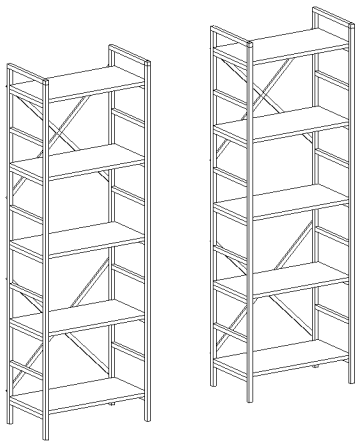

ASSEMBLY
OERTHA BOOKSHELF

Ax12
Bx12

1

A	B	C	D	E	F
4x16 SCREW 16 PCS	4x24 SCREW 86 PCS	20x80 WEDGE 8 PCS			

"ACCESSORY"

2

4x16
8x24

Cx28

3

4

5

THANKS...